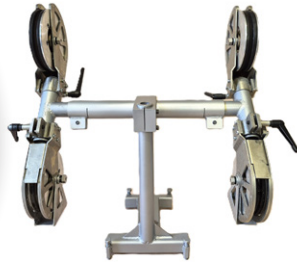

# DIAQUIP

AT THE CUTTING EDGE

PULLEY STANDS

CODE

**SD200DPC**

8" Directional  
Pulley Set

CODE

**DS200DPC**

8" Double Directional  
Pulley Set

CODE

**S200PC**

8" Single Pulley Wheel  
with Stand

CODE

**D200PC**

8" Double Pulley Wheel  
with Stand