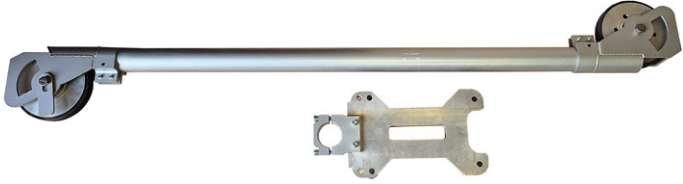

**DIAQUIP**

AT THE CUTTING EDGE

**PLUNGE PULLEYS**

**CODE**

**P200GWC**

**8" Plunge  
Pulley Set**

**CODE**

**P200GWF**

**8" Plunge Pulley Wheel  
Assembly Fixed**

**CODE**

**200G**

**8" Wheel  
Guard**

**CODE**

**200GWC**

**8" Complete Pulley  
Wheel with Guard**

**DIAQUIP**

AT THE CUTTING EDGE

**PLUNGE PULLEYS**

**CODE**

**200PW**

**8" Pulley Wheel  
with 2" Shaft**